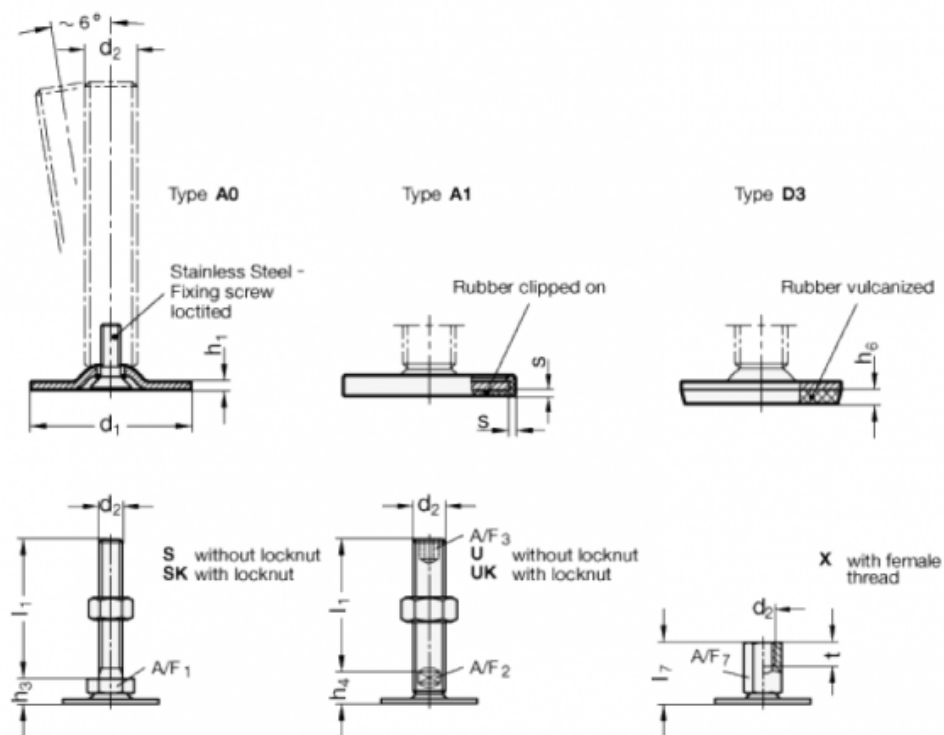

# Data Sheet

Article number: 204080M1050A0S

Description: E+G levelling foot

GN 40-80-M10-50-A0-S

Note: S Without nut, External hexagon at the bottom

## Measures

A/F1	=	17
d1	=	80
d2	=	M10
h1	=	3
h3	=	12
h6	=	
l1	=	50
s	=	